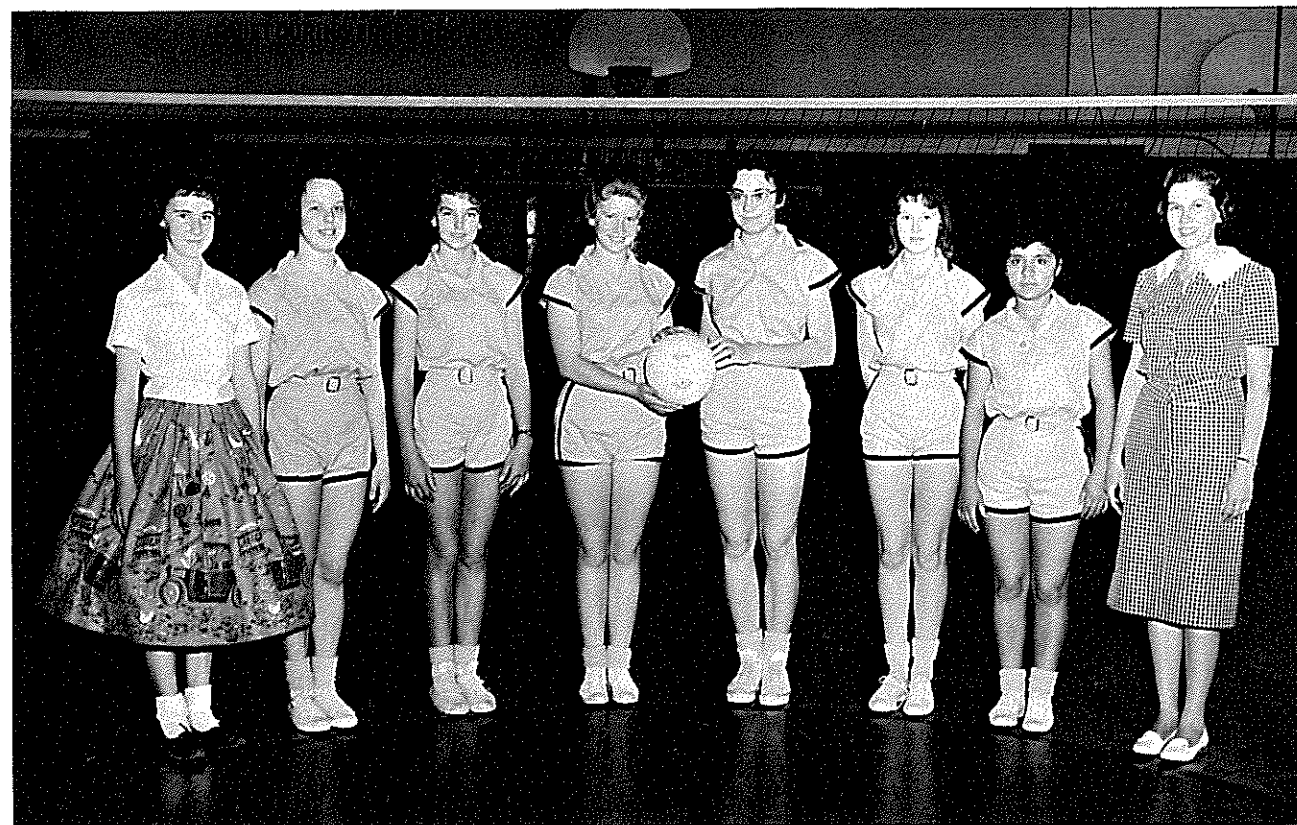

JUNIOR HIGH VOLLEYBALL A SQUAD

Pictured left to right are Manager Carolyn Lowery, Ruthie McGuire, Marva Froelich, Kay Murdock, Anita Holmans, Billie Sue Richardson, Gloria Dominguez, and Coach Alexander.

B SQUAD

Top row left to right: Manager Kandy Mullen, Kellie Burnett, Cynthia Gregg, Shirley Cotton, Patsy Moore, Cathy Smith, Coach Love, Jacque Holsenbeck, Sandra Wash, Janice Corner, Sherry Dunham, Jane Bell, Linda Stewart. Front row Judy Funderburk, Charlotte Brown, Jennifer Michael, Pam Duncan, and Johnnie Martin.

Seated: Charles Bale, Ricky McGee, Bobby Bandel, Jerry Bass, Bobby Nolem, Danny Whicker, Larry Bass. Kneeling: Barry Handlin, Alvin McDougal, Larry Jordon, Veron Norton, George Scott, Lenin Juarez, Monty Powell, Homer Raulston, Phil Youngblood, Hugh Barry. Standing: Mike Barham, Robert Edwards, Jimmy Clayton, Jon Atwood, Glen Schlosser, Bobby Buffington, Coach Fanin, Duke Johnson, Marty Mayer, Cecil Day, Mike Lambert, Terry Wilson.